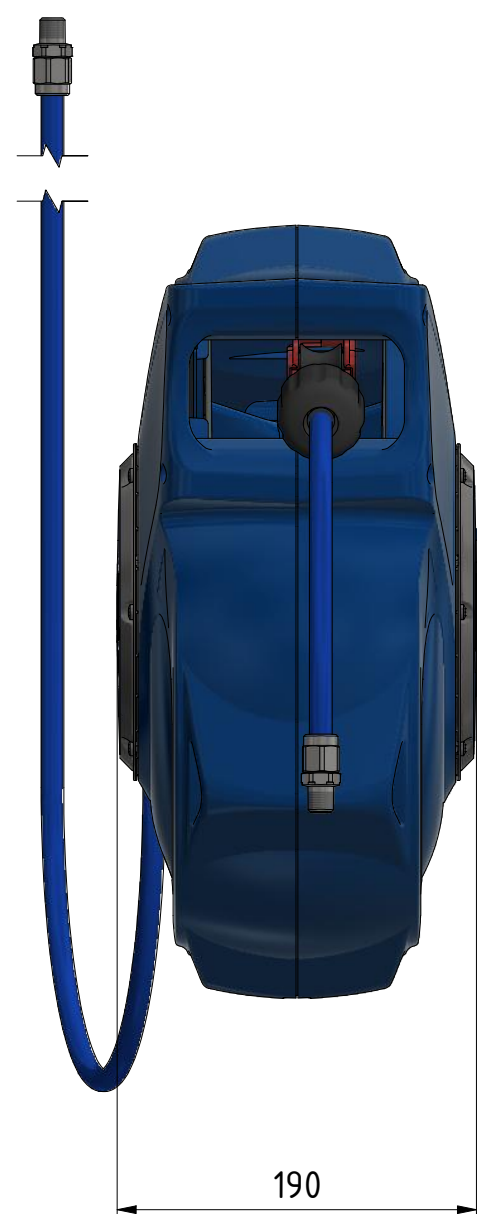

This document must not be copied, either completely or in part, without permission. Any infringement will have legal consequences ©

Product Data Table - On Next Page

Technical Data:	
Feeder hose length:	1,5m
Hose material:	Braided PUR (ester based)
Connections:	Male thread
Temperature range:	-20°C - +60°C (-4°F - +140°F)
Sealing material:	NBR