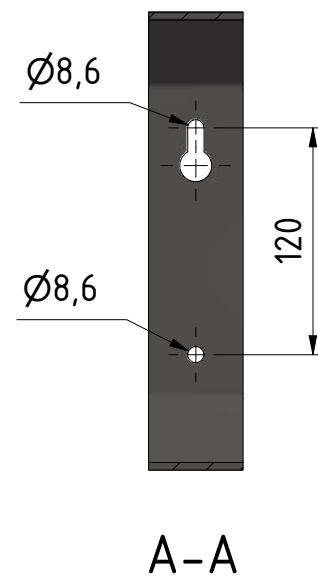

This document must not be copied, either completely or in part, without permission. Any infringement will have legal consequences ©

Product Data Table - On Next Page

Technical Data:	
Feeder hose length:	1,5m
Hose material:	Braided PUR (ester based)
Connections:	Male thread
Temperature range:	-20°C - +60°C (-4°F - +140°F)
Sealing material:	NBR