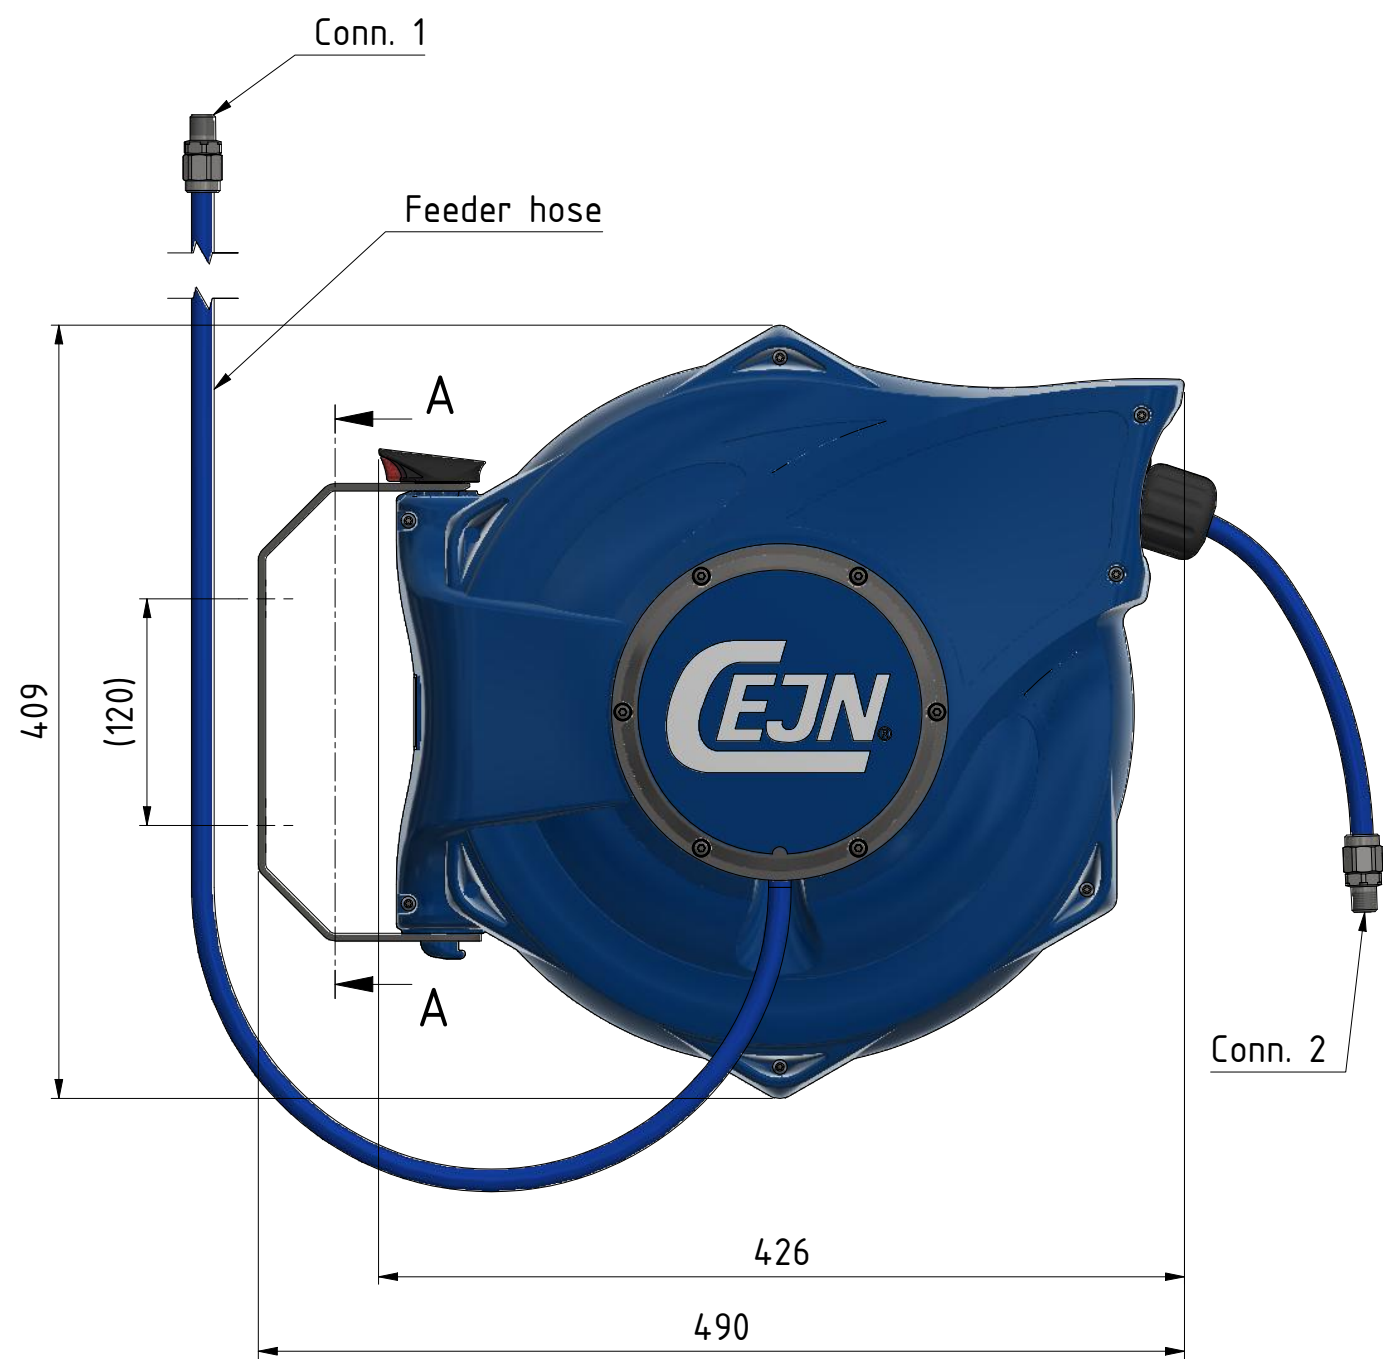

This document must not be copied, either completely or in part, without permission. Any infringement will have legal consequences ©

Product Data Table - On Next Page

Technical Data:	
Feeder hose length:	1,5m
Hose material:	Braided PUR (ester based)
Connections:	Male thread
Temperature range:	-20°C - +60°C (-4°F - +140°F)
Sealing material:	NBR