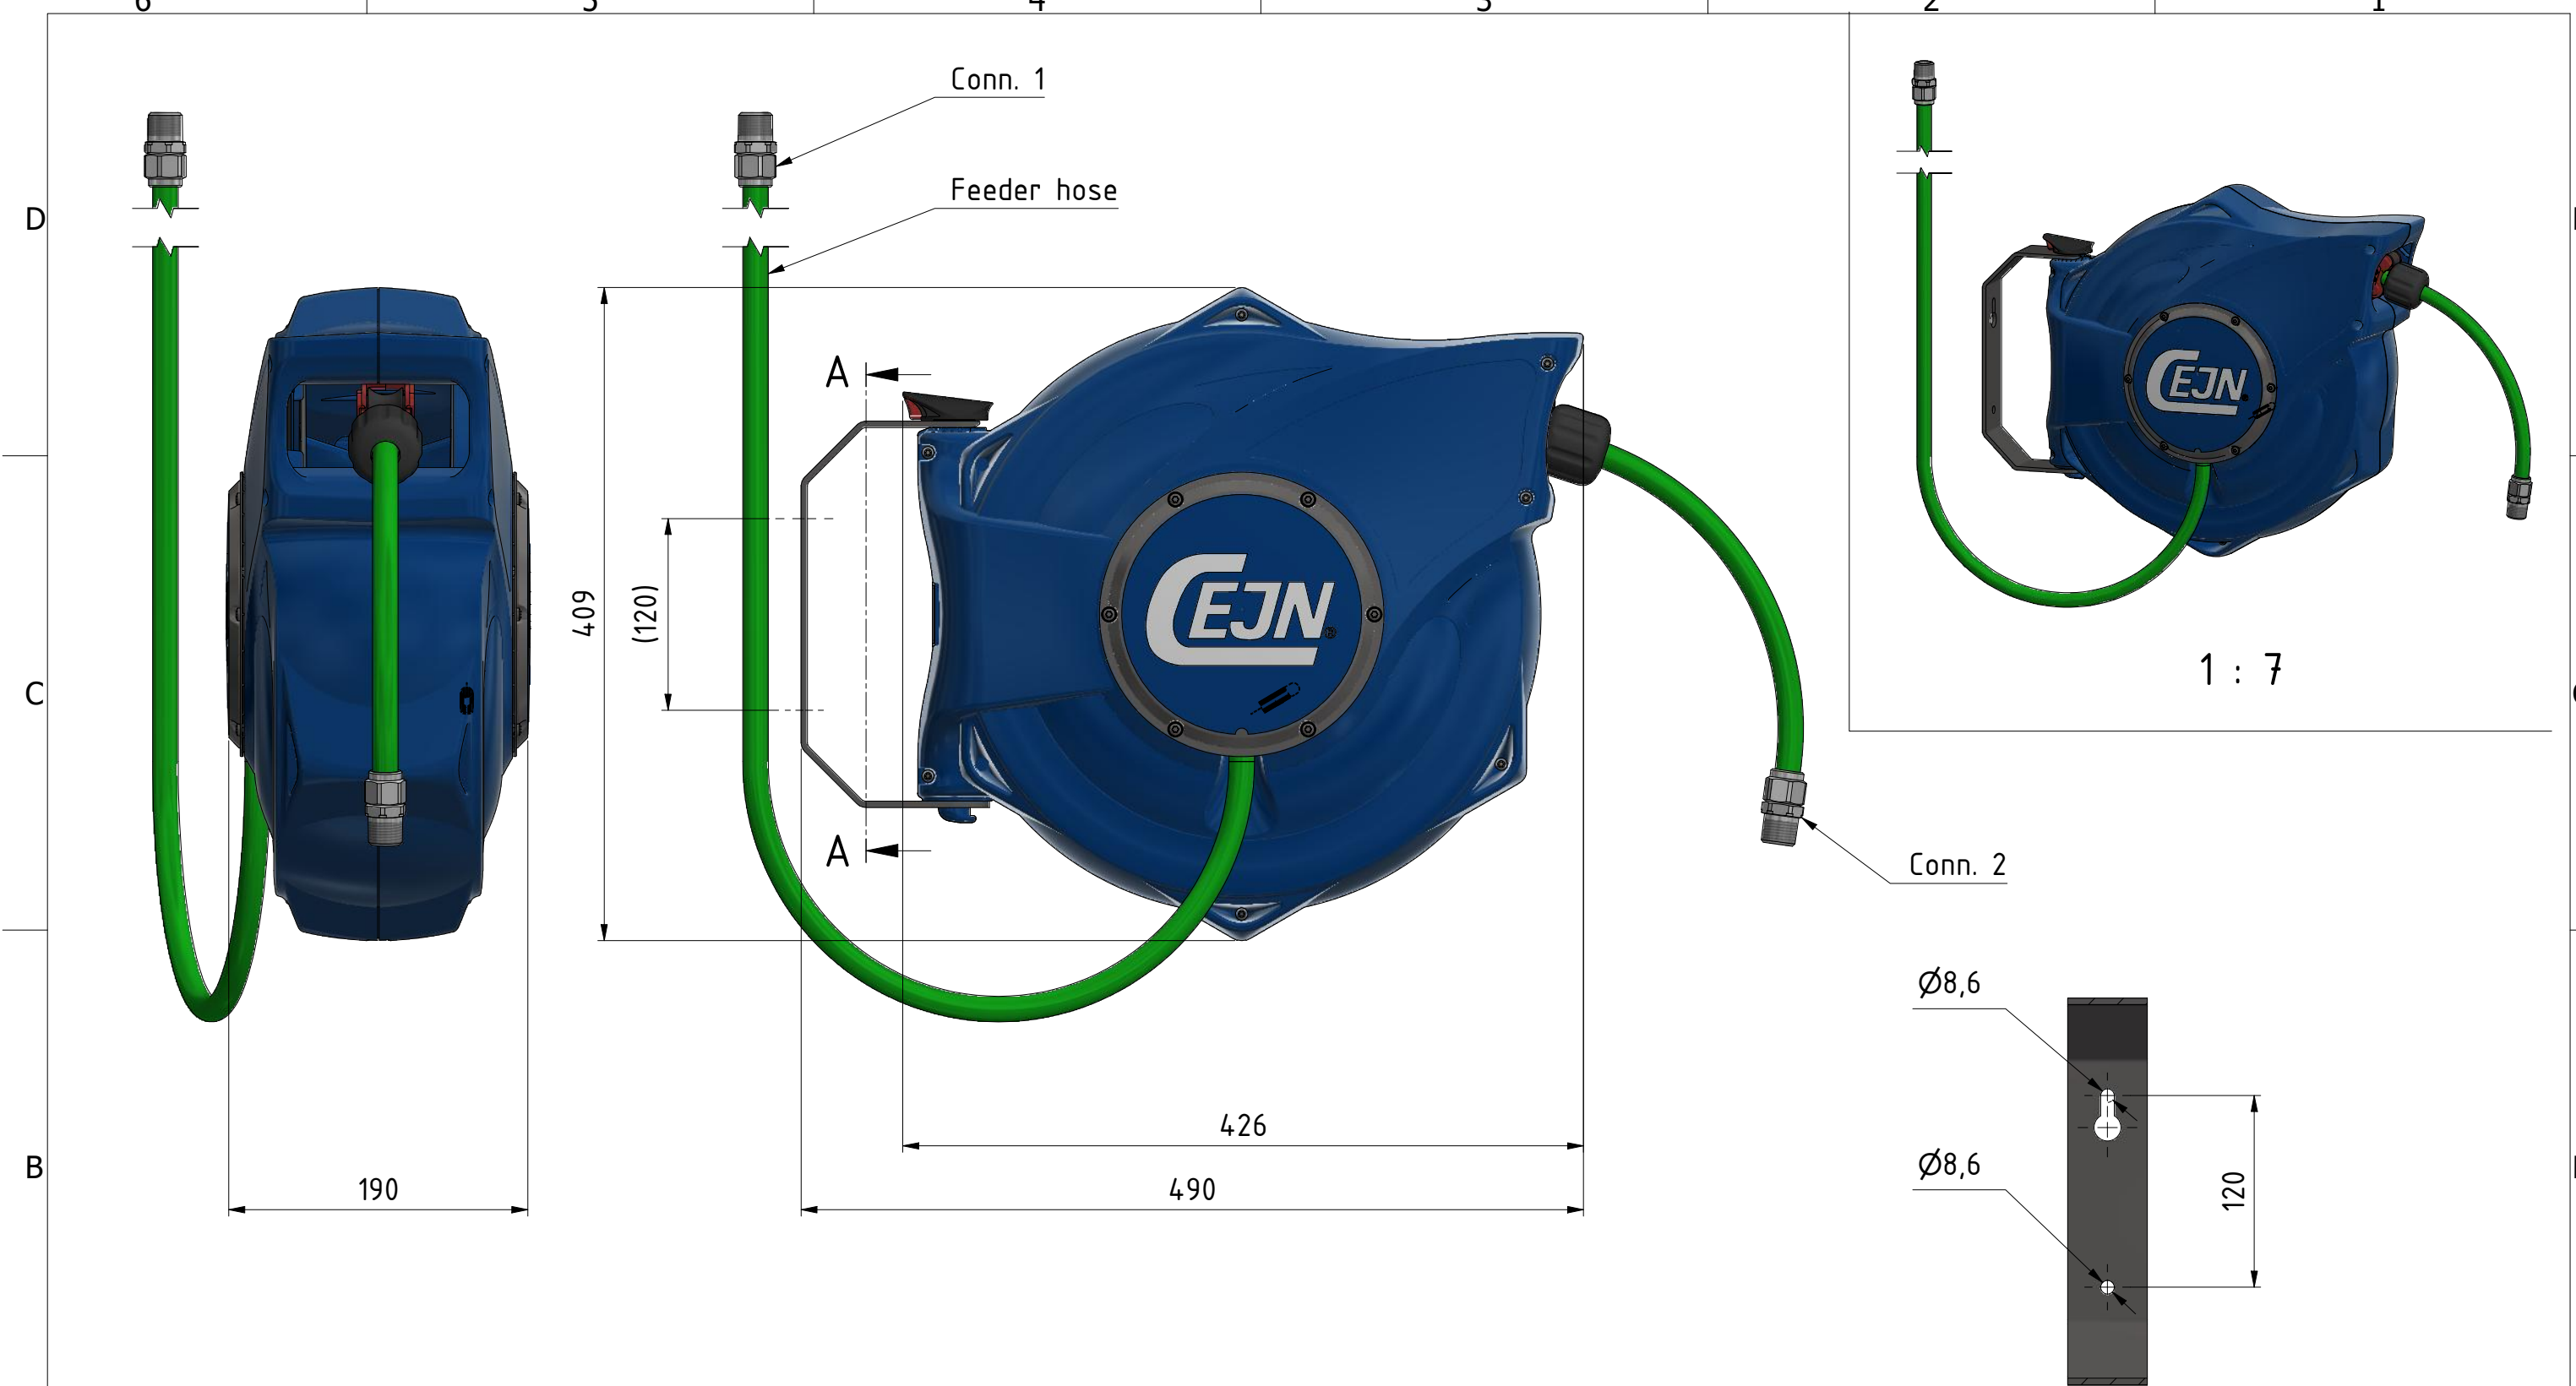

This document must not be copied, either completely or in part, without permission. Any infringement will have legal consequences ©

Product No.	199112240 - Medium Reel Water
Hose dim. (ID x OD):	11x16 mm
Hose length:	10 m
Feeder hose length:	1,5 m
Hose material:	Braided PUR (ester based)
Temperature range:	5°C - 60°C
Connection 1:	R 1/2" male
Connection 2:	R 1/2" male
Sealing material:	NBR
Max WP Connected:	9 bar
Weight:	6,5 kg

	Scale	1 : 4	Drawn	MATJOH	Checked	ANLA	Appr.	JOOL	ECO	Date	2022-07-19
	Assembly Drawing 509112240								Issue	AC	Sheet

A3