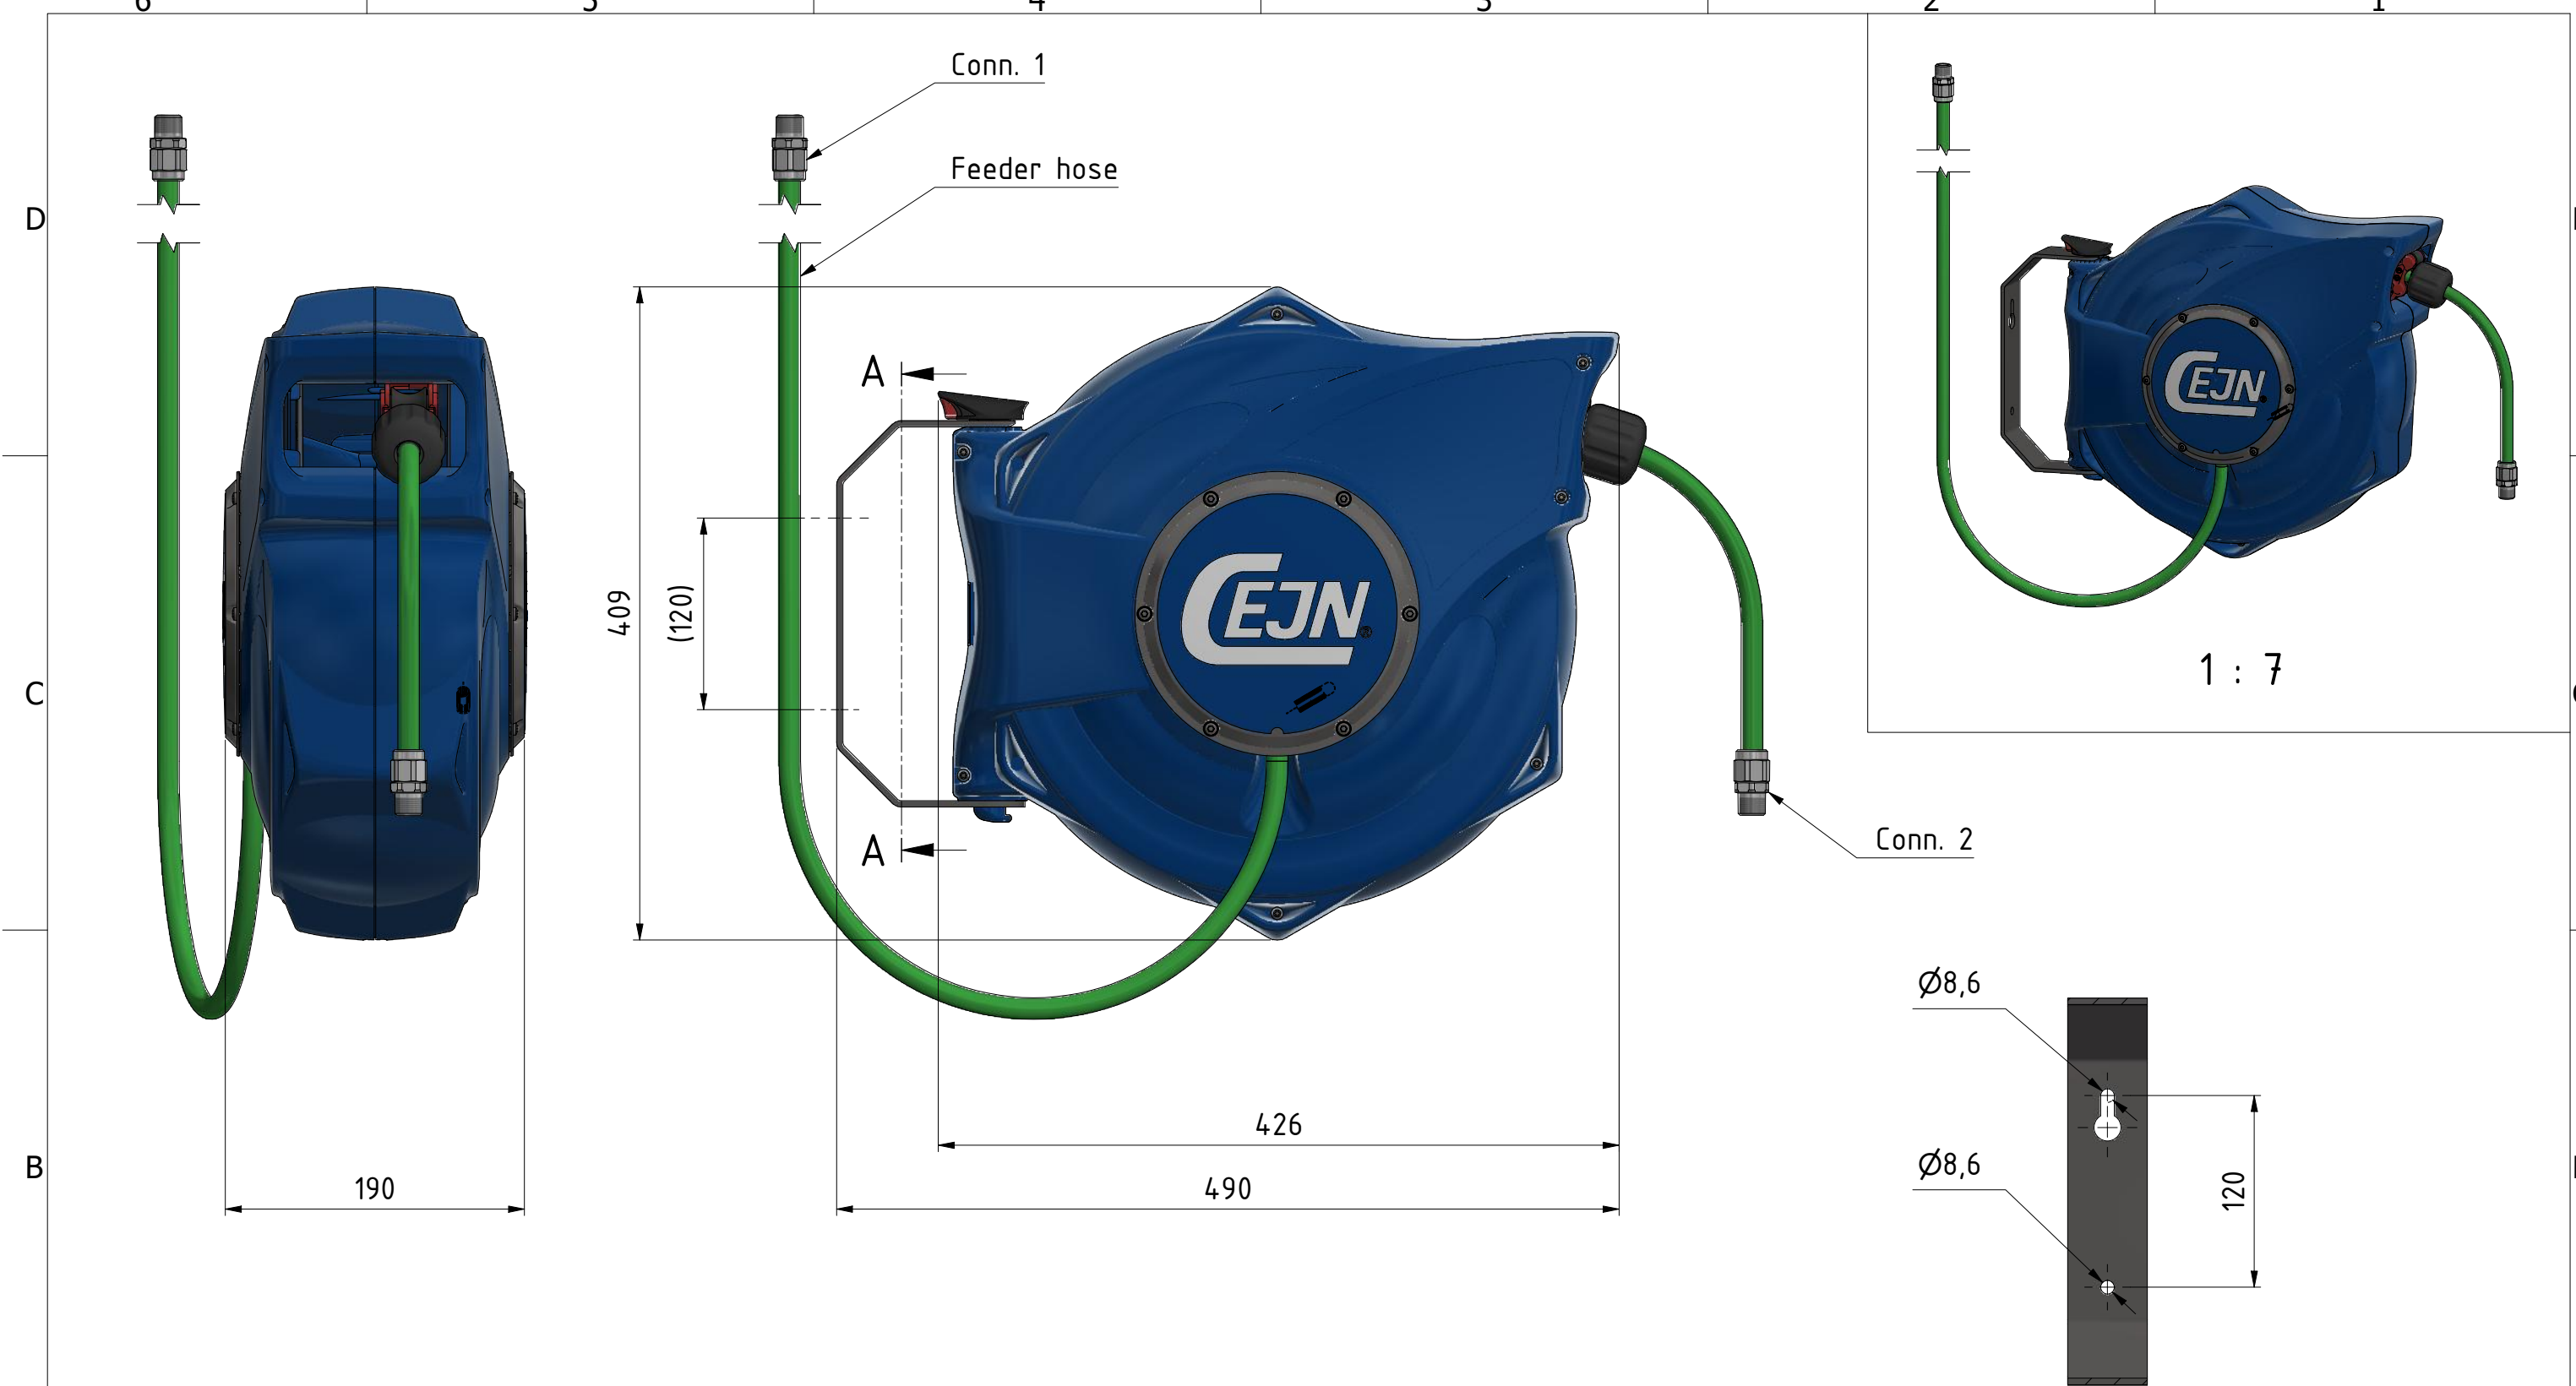

This document must not be copied, either completely or in part, without permission. Any infringement will have legal consequences ©

Product No.	199112230 - Medium Reel Water
Hose dim. (ID x OD):	9,5x13,5 mm
Hose length:	14 m
Feeder hose length:	1,5 m
Hose material:	Braided PUR (ester based)
Temperature range:	+5°C - +60°C
Connection 1:	R 3/8" male
Connection 2:	R 3/8" male
Sealing material:	NBR
Max WP Connected:	9 bar
Weight:	6,4 kg

	Scale	1 : 4	Drawn	MATJOH	Checked	ANLA	Appr.	JOOL	ECO	Date	2022-07-19
	Assembly Drawing 509112230								Issue	AC	Sheet

A3