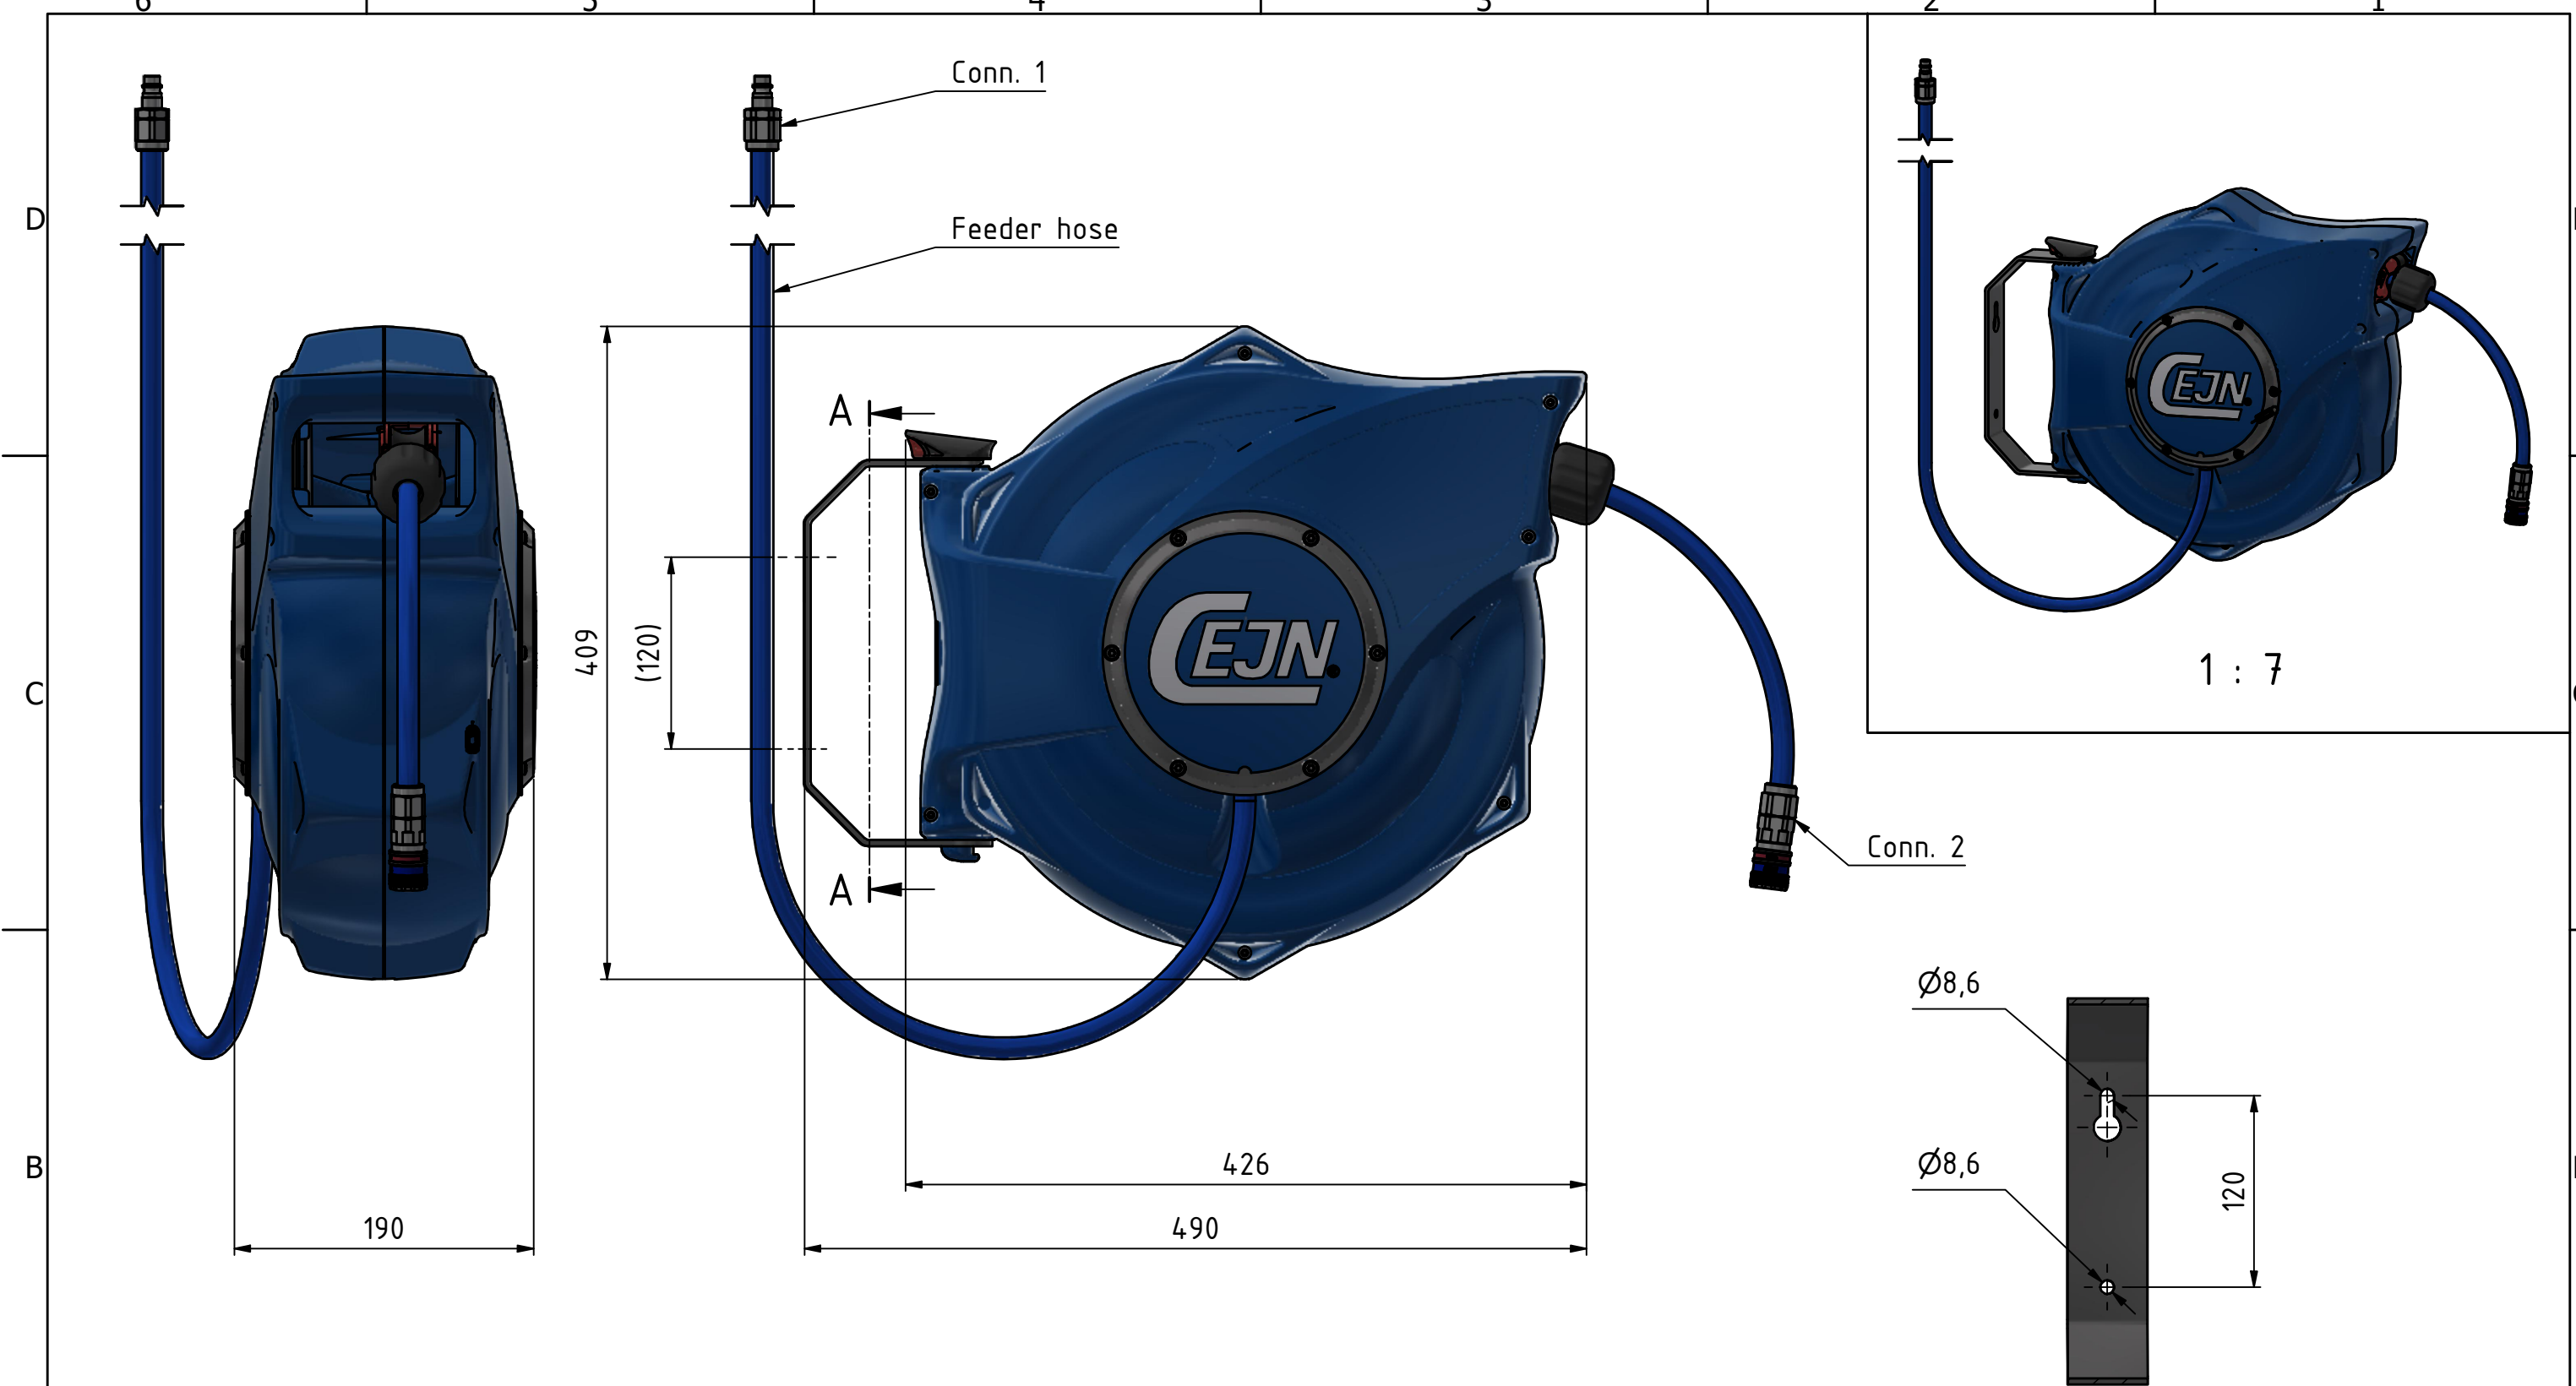

This document must not be copied, either completely or in part, without permission. Any infringement will have legal consequences ©

Product No.	199112162 - Medium Reel Air
Hose dim. (ID x OD):	9,5x13,5 mm
Hose length:	14 m
Feeder hose length:	1,5 m
Hose material:	Braided PUR (ester based)
Temperature range:	-20°C - +60°C
Connection 1:	320-nipple
Connection 2:	eSafe 320
Sealing material:	NBR
Max WP Connected:	16 bar
Weight:	6,4 kg

	Scale	1 : 4	Drawn	CABLHE	Checked	ANLA	Appr.	JOOL	ECO	001594	Date	2023-05-28	
	Assembly Drawing								509112162		Issue	AC	Sheet

A3