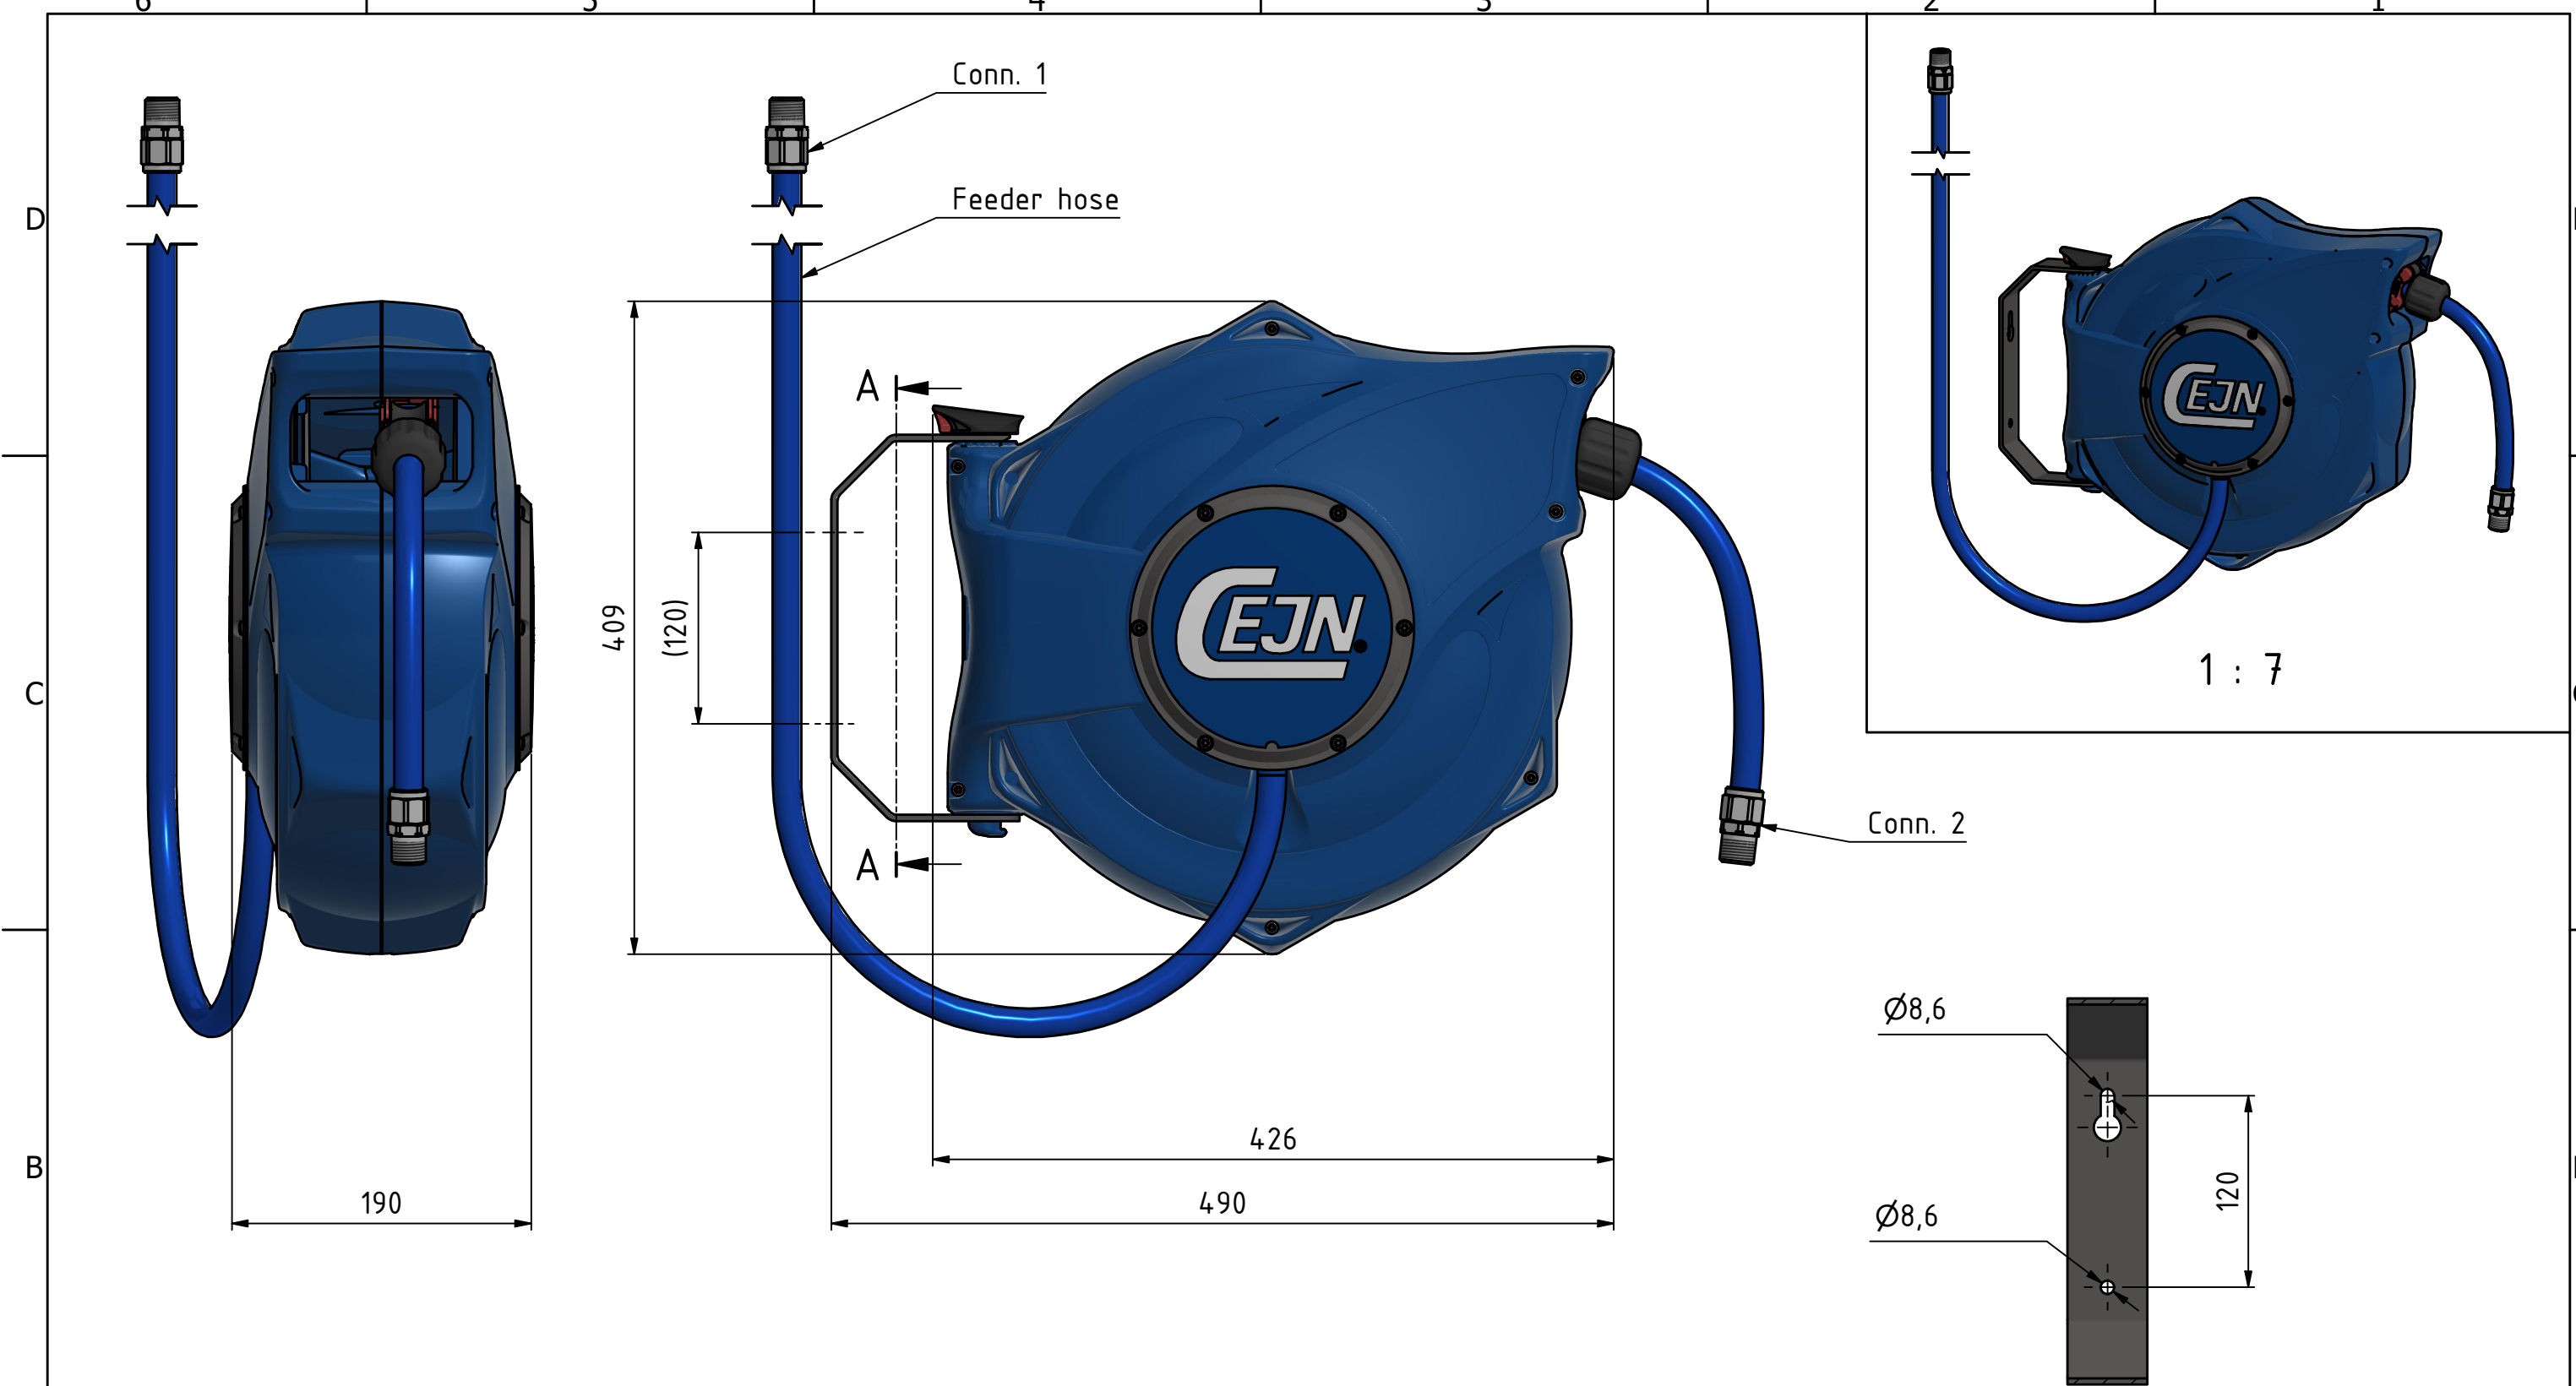

This document must not be copied, either completely or in part, without permission. Any infringement will have legal consequences ©

Product No.	199112150 - Medium Reel Air
Hose dim. (ID x OD):	13x18 mm
Hose length:	8 m
Feeder hose length:	1,5 m
Hose material:	Braided PUR (ester based)
Temperature range:	-20°C - +60°C
Connection 1:	R 1/2" male
Connection 2:	R 1/2" male
Sealing material:	NBR
Max WP Connected:	10 bar
Weight:	6,4 kg

	Scale	1 : 4	Drawn	CABLHE	Checked	ANLA	Appr.	JOOL	ECO	001594	Date	2023-05-21
	Assembly Drawing							509112150		Issue	AD	Sheet