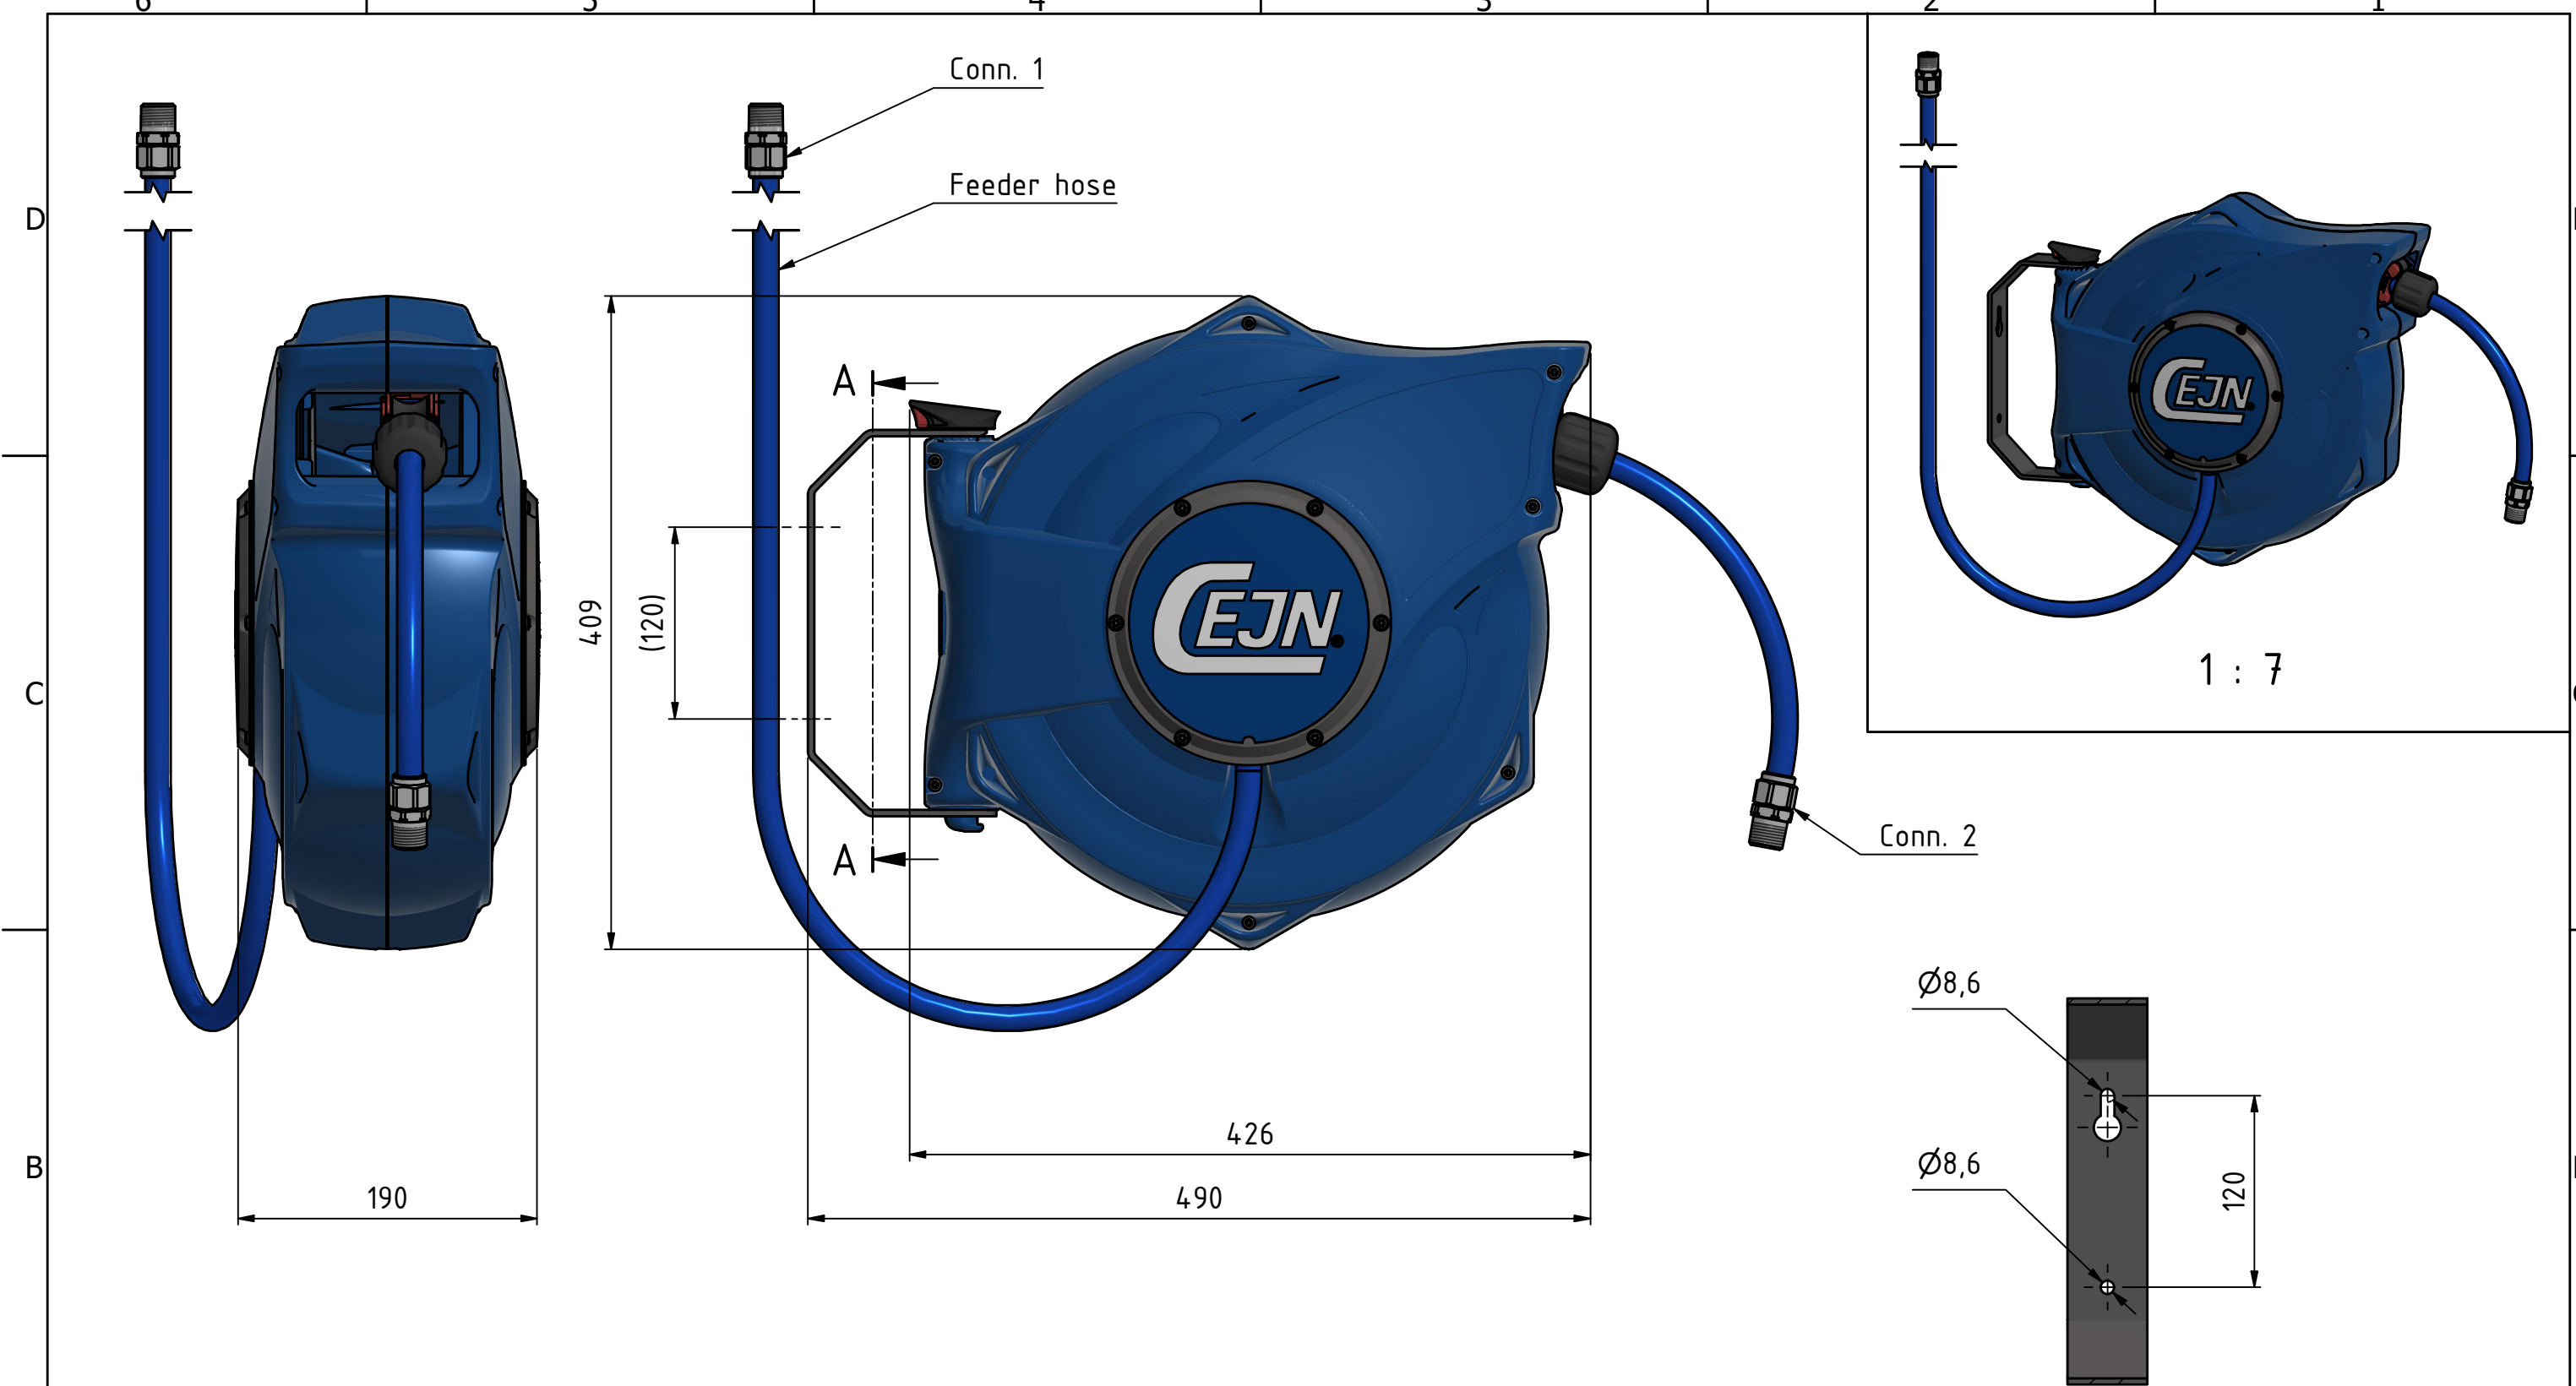

This document must not be copied, either completely or in part, without permission. Any infringement will have legal consequences ©

Product No.	199112140 - Medium Reel Air
Hose dim. (ID x OD):	11x16 mm
Hose length:	10 m
Feeder hose length:	1,5 m
Hose material:	Braided PUR (ester based)
Temperature range:	-20°C - +60°C
Connection 1:	R 1/2" male
Connection 2:	R 1/2" male
Sealing material:	NBR
Max WP Connected:	12 bar
Weight:	6,5 kg

	Scale	1 : 4	Drawn	CABLHE	Checked	ANLA	Appr.	JOOL	ECO	001594	Date	2023-05-17
	Assembly Drawing							509112140		Issue	AD	Sheet

A3